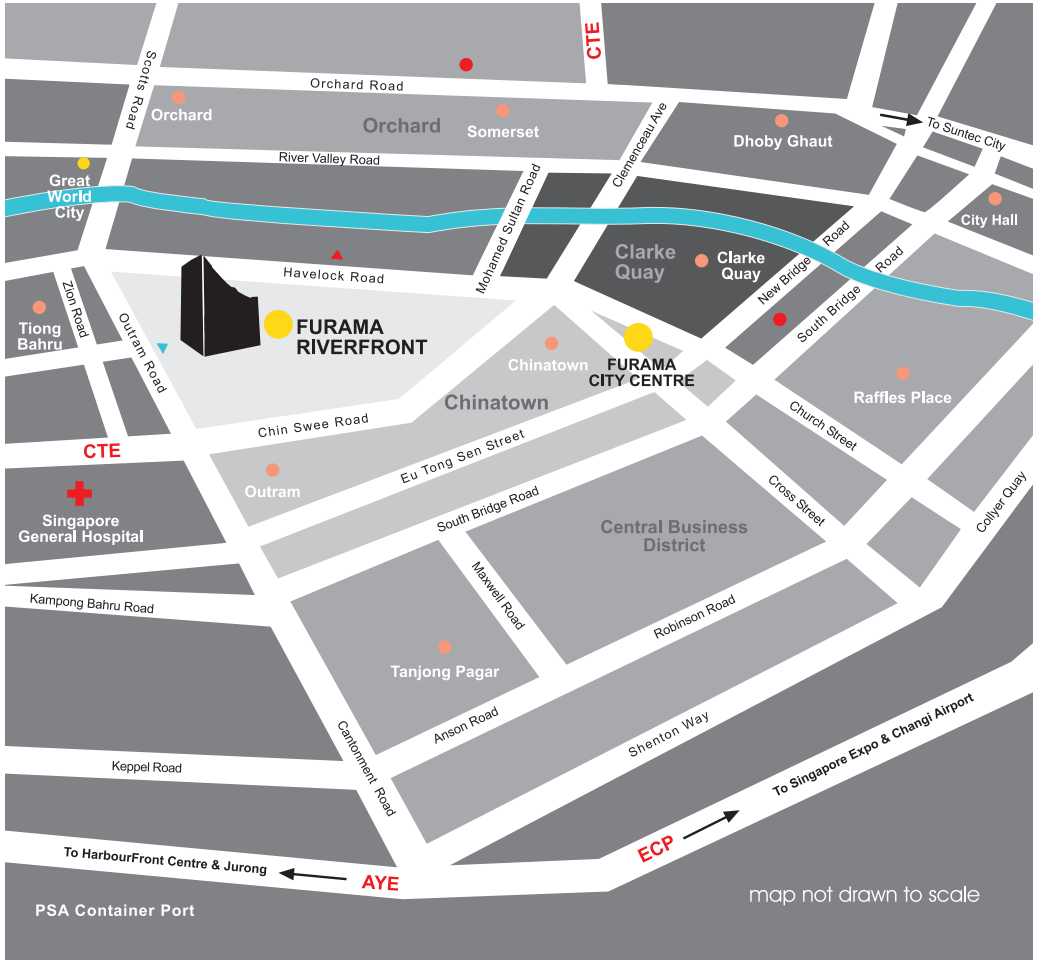

furama riverfront location map

legend

- Complimentary Shuttle Bus Drop-off / Pick-up Point (Orchard Emerald & Hong Lim Park)
- MRT Station
- ▲ Bus No. 51 - Bugis 64, 123 - Orchard Road 186 - Shenton Way
- ▲ Bus No. 5, 16, 123 - Tiong Bahru MRT 75 - Outram MRT, Shenton Way 195 - Marina Centre 175 - Clementi
- AYE - Ayer Rajah Expressway CTE - Central Expressway ECP - East Coast Parkway Expressway